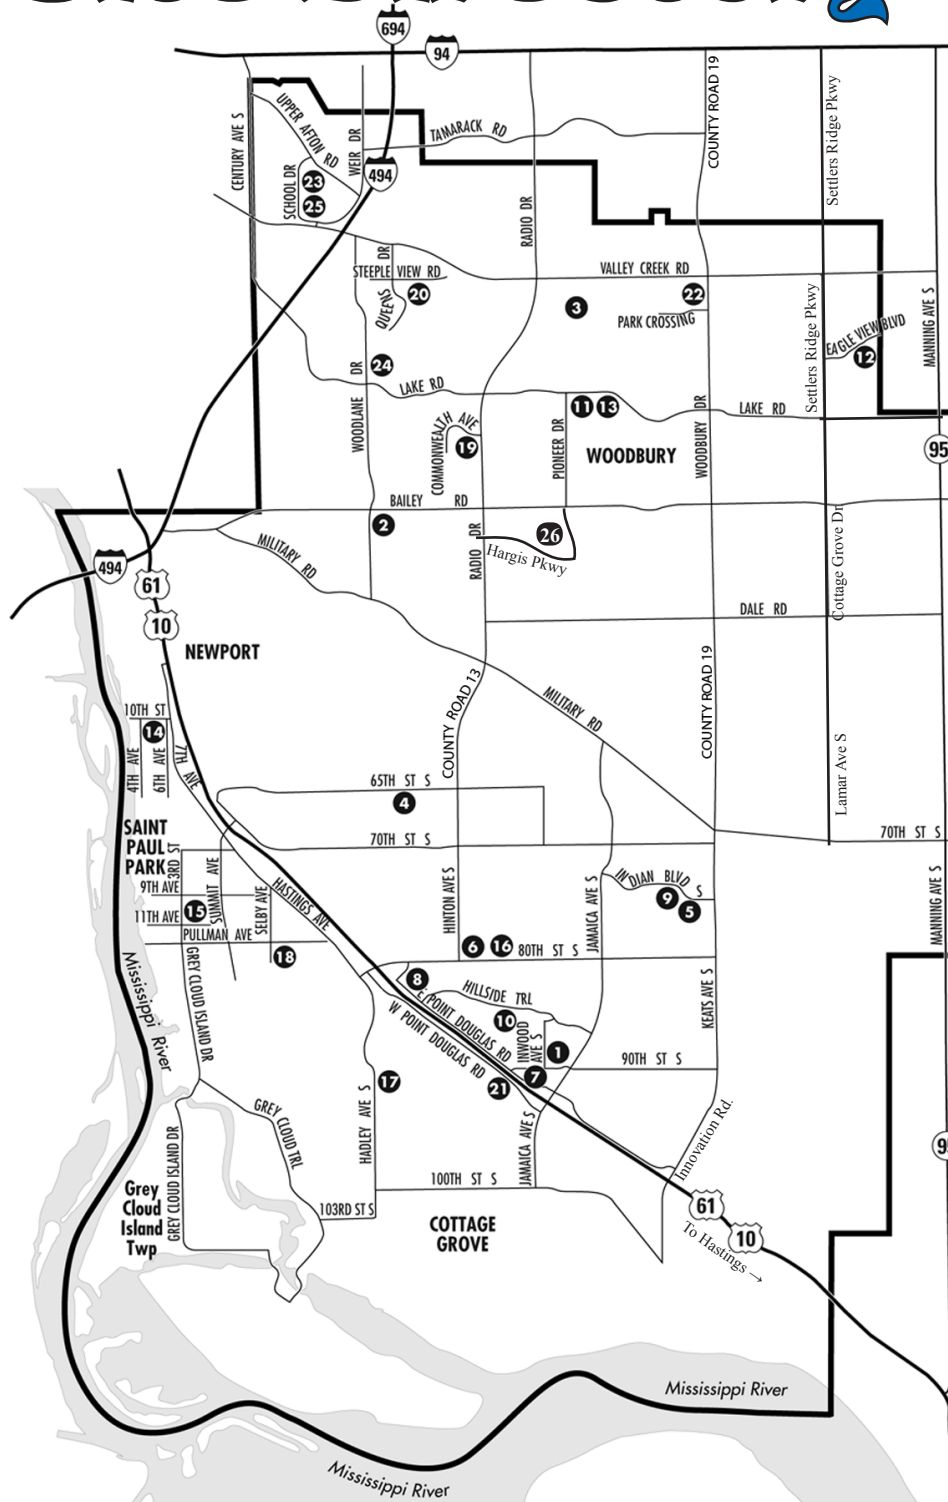

Site Directory

Catalog Abbreviations:

- CGMS - Cottage Grove Middle School
- DPC - District Program Center
- DSC - District Service Center
- ERHS - East Ridge High School
- LMS - Lake Middle School
- OMS - Oltman Middle School
- PHS - Park High School
- WHS - Woodbury High School
- WMS - Woodbury Middle School